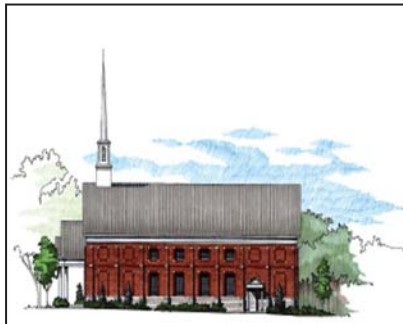

New Jerusalem Baptist Church